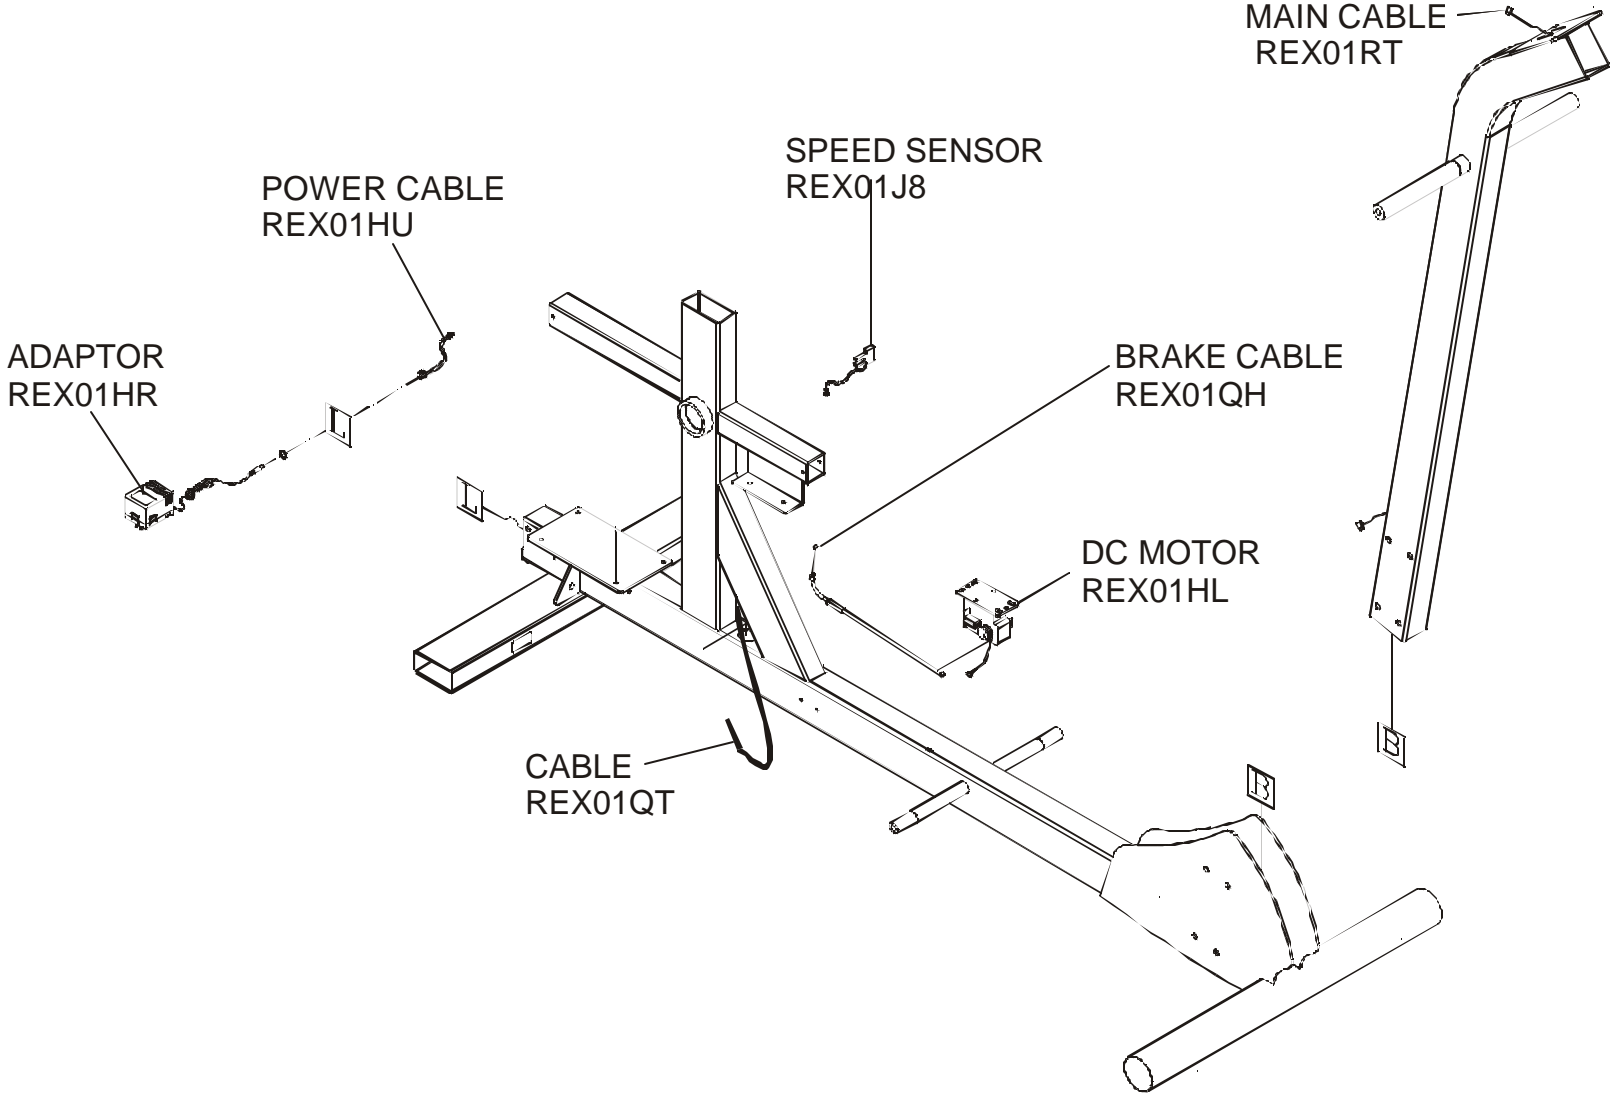

LF Sport Cross-Trainer
General Assembly

CTSX30-0000-01 120V Dom. Eng/Eng

- INSTALL HARDWARE BAG REX22FN
- INST / OPS MANUAL REX22FJ

LF Sport Cross-Trainer Movement Arms and Hardware

CTSX30-0000-01 120V Dom. Eng/Eng

LF Sport Cross-Trainer
Rear Components

CTSX30-0000-01 120V Dom. Eng/Eng

LF Sport Cross-Trainer
Front Components

CTSX30-0000-01 120V Dom. Eng/Eng

**LF Sport Cross-Trainer
Cables**

CTSX30-0000-01 120V Dom. Eng/Eng

LF Sport Cross-Trainer
Block Diagram

CTSX30-0000-01 120V Dom. Eng/Eng