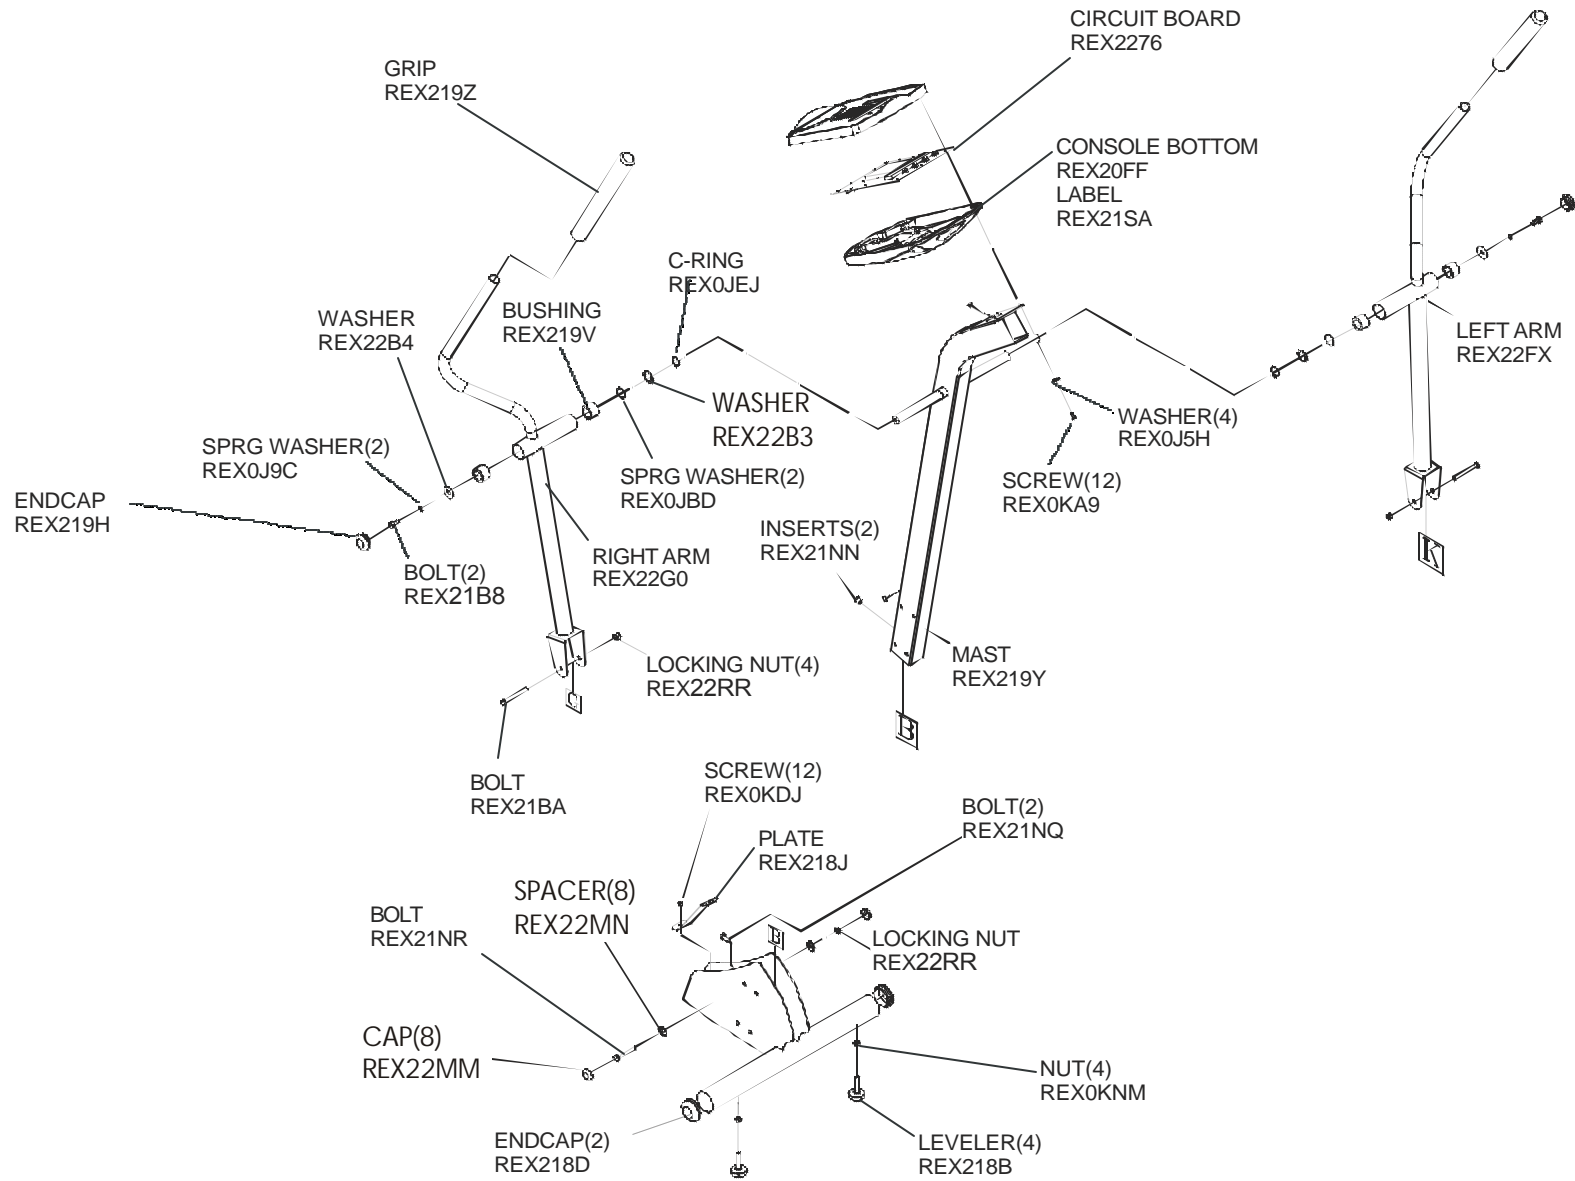

LF Sport Cross-Trainer
General Assembly

CTSX30-0000-01 120V Dom. Eng/Eng

- INSTALL HARDWARE BAG REX22FN
- INST / OPS MANUAL REX22FJ

LF Sport Cross-Trainer Movement Arms and Hardware

CTSX30-0000-01 120V Dom. Eng/Eng

LF Sport Cross-Trainer
Rear Components

CTSX30-0000-01 120V Dom. Eng/Eng

LF Sport Cross-Trainer
Front Components

CTSX30-0000-01 120V Dom. Eng/Eng

**LF Sport Cross-Trainer
Cables**

CTSX30-0000-01 120V Dom. Eng/Eng

LF Sport Cross-Trainer
Block Diagram

CTSX30-0000-01 120V Dom. Eng/Eng