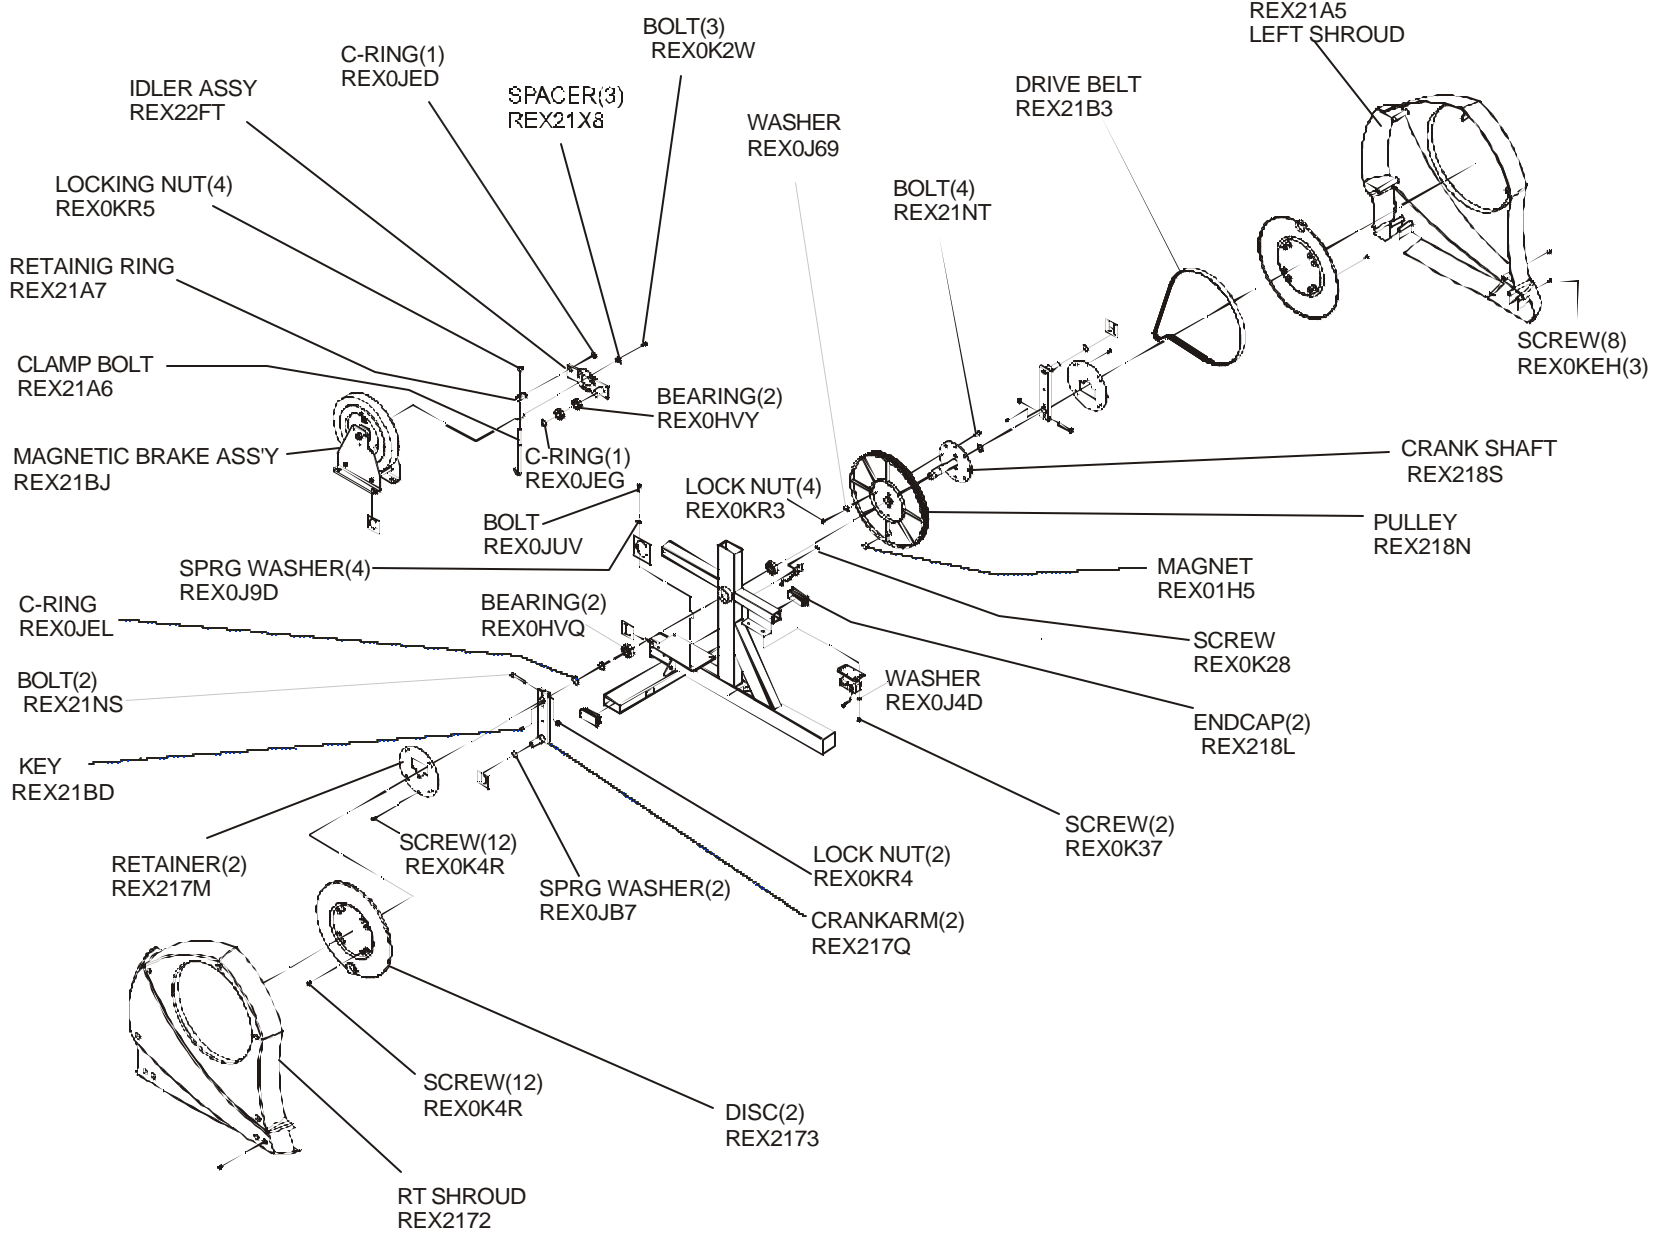

LF Sport Cross-Trainer
General Assembly

CTSX30-0000-01 120V Dom. Eng/Eng

- INSTALL HARDWARE BAG REX22FN
- INST / OPS MANUAL REX22FJ

LF Sport Cross-Trainer Movement Arms and Hardware

CTSX30-0000-01 120V Dom. Eng/Eng

LF Sport Cross-Trainer
Rear Components

CTSX30-0000-01 120V Dom. Eng/Eng

LF Sport Cross-Trainer
Front Components

CTSX30-0000-01 120V Dom. Eng/Eng

**LF Sport Cross-Trainer
Cables**

CTSX30-0000-01 120V Dom. Eng/Eng

LF Sport Cross-Trainer
Block Diagram

CTSX30-0000-01 120V Dom. Eng/Eng