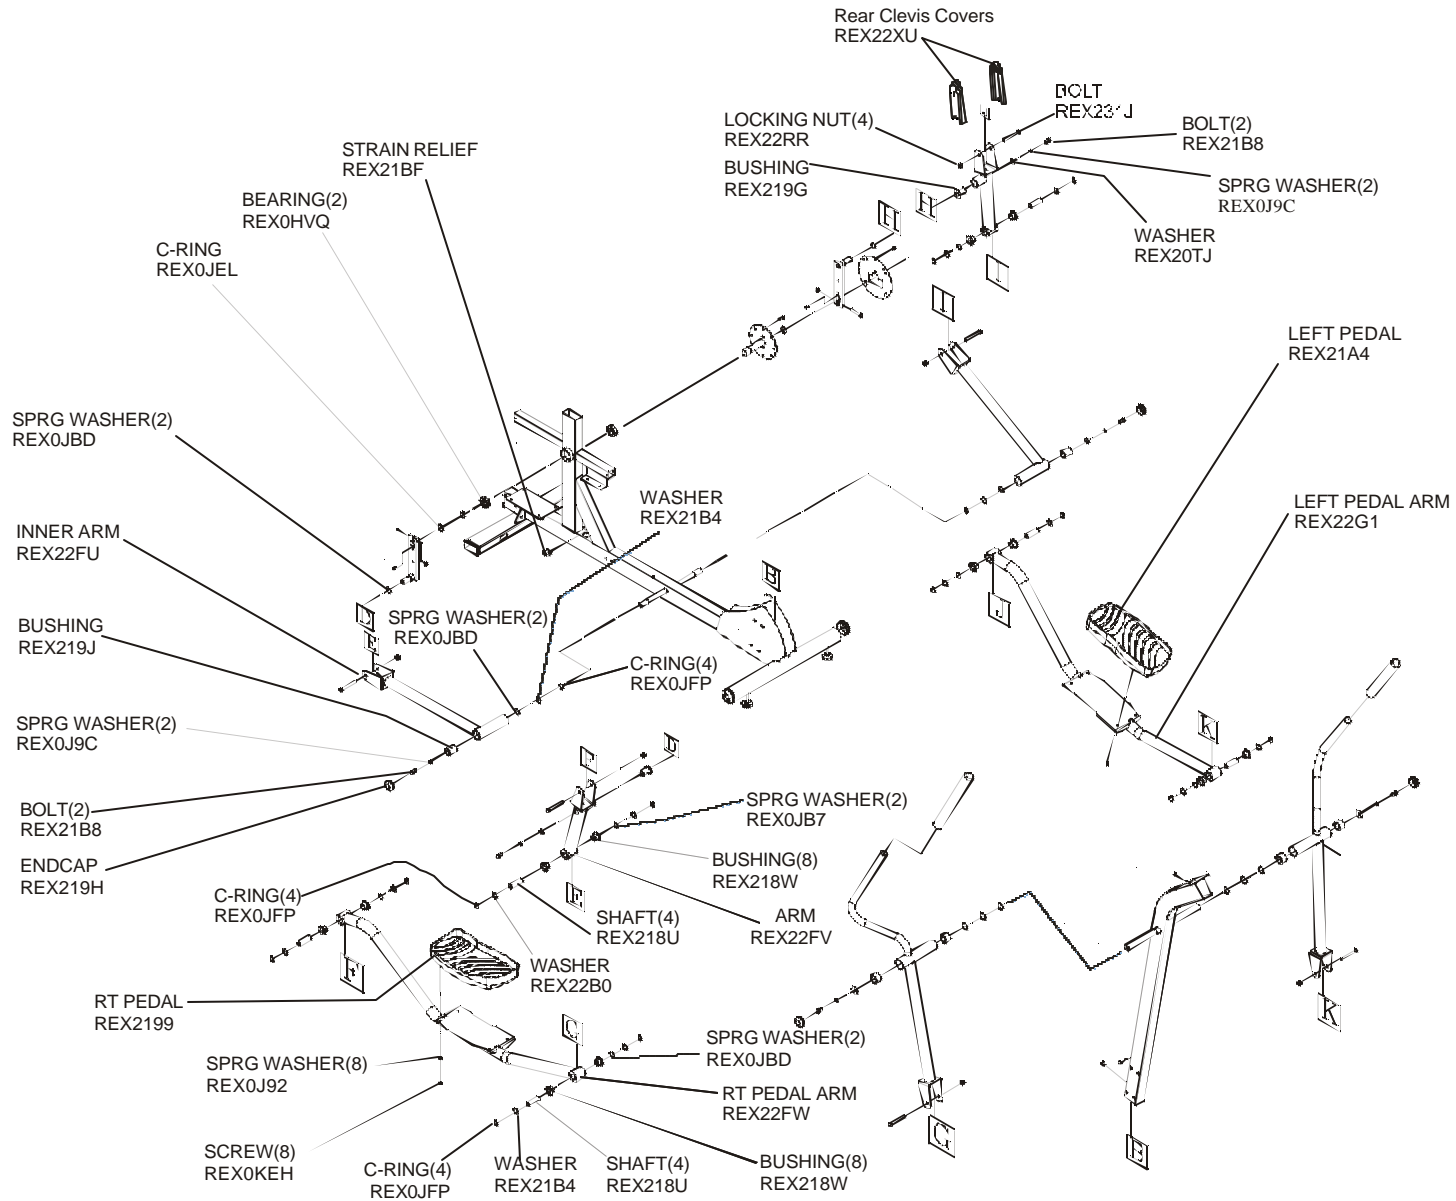

LF Sport Cross-Trainer
General Assembly

CTSX30-0000-01 120V Dom. Eng/Eng

- INSTALL HARDWARE BAG REX22FN
- INST / OPS MANUAL REX22FJ

LF Sport Cross-Trainer Movement Arms and Hardware

CTSX30-0000-01 120V Dom. Eng/Eng

LF Sport Cross-Trainer
Rear Components

CTSX30-0000-01 120V Dom. Eng/Eng

LF Sport Cross-Trainer
Front Components

CTSX30-0000-01 120V Dom. Eng/Eng

**LF Sport Cross-Trainer
Cables**

CTSX30-0000-01 120V Dom. Eng/Eng

LF Sport Cross-Trainer
Block Diagram

CTSX30-0000-01 120V Dom. Eng/Eng