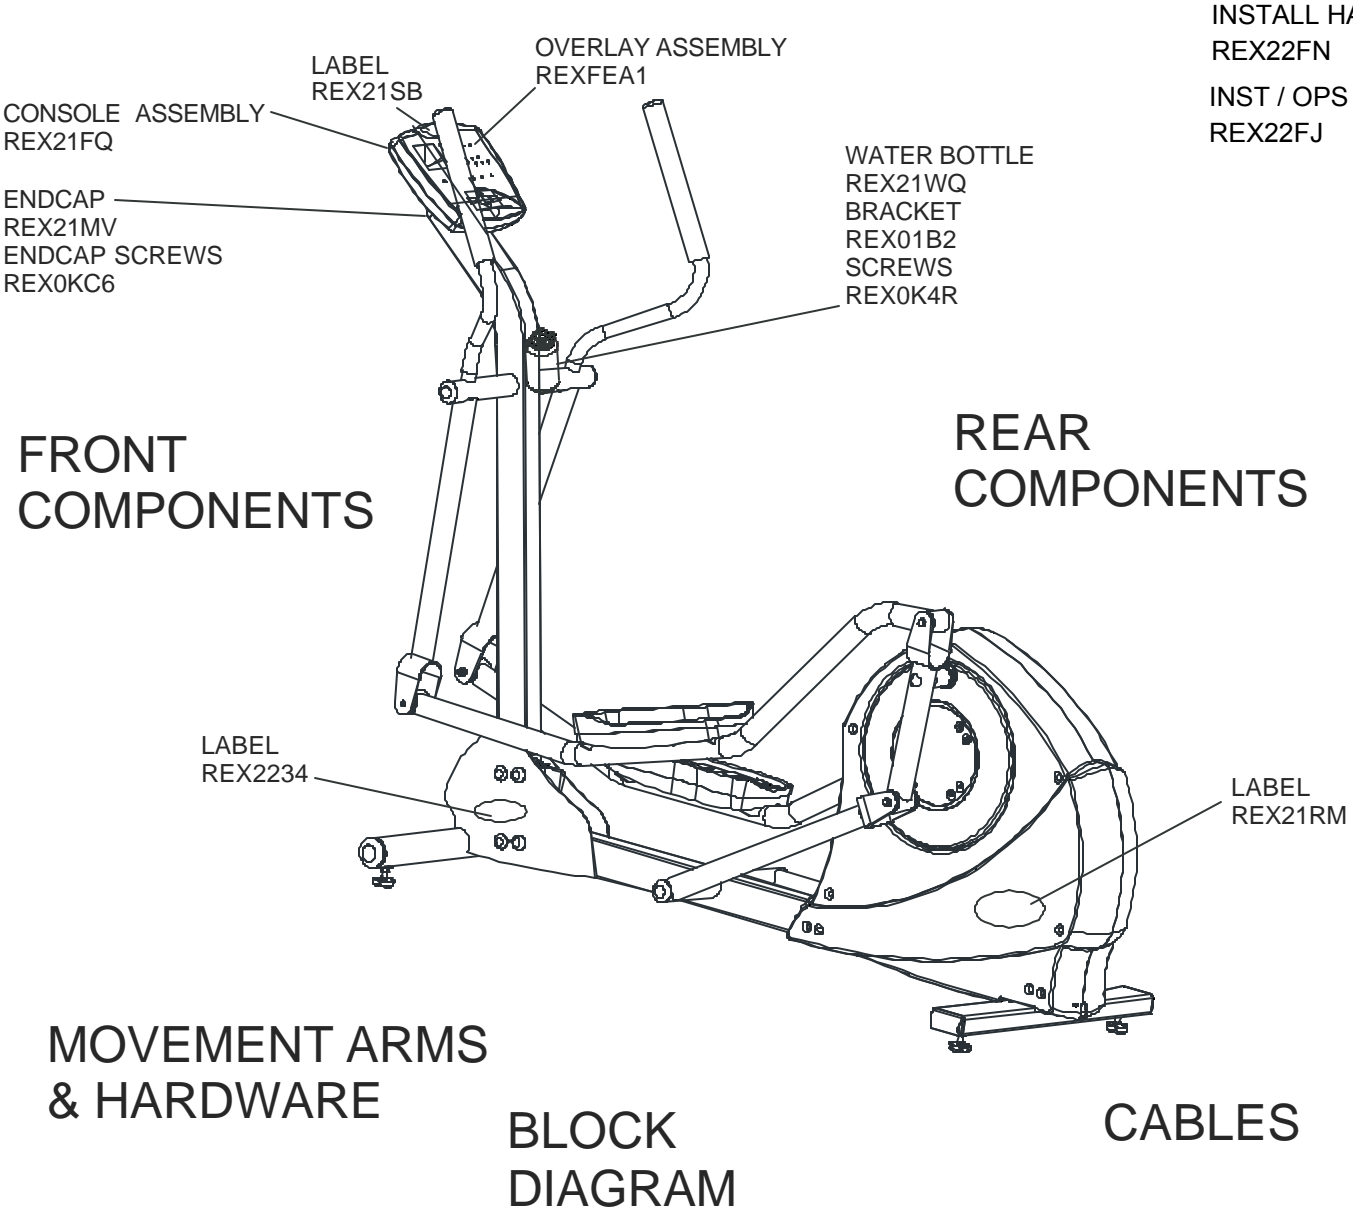

LF Sport Cross-Trainer
General Assembly

CTSX30-0000-01 120V Dom. Eng/Eng

- INSTALL HARDWARE BAG REX22FN
- INST / OPS MANUAL REX22FJ

LF Sport Cross-Trainer Movement Arms and Hardware

CTSX30-0000-01 120V Dom. Eng/Eng

LF Sport Cross-Trainer
Rear Components

CTSX30-0000-01 120V Dom. Eng/Eng

LF Sport Cross-Trainer
Front Components

CTSX30-0000-01 120V Dom. Eng/Eng

**LF Sport Cross-Trainer
Cables**

CTSX30-0000-01 120V Dom. Eng/Eng

LF Sport Cross-Trainer
Block Diagram

CTSX30-0000-01 120V Dom. Eng/Eng